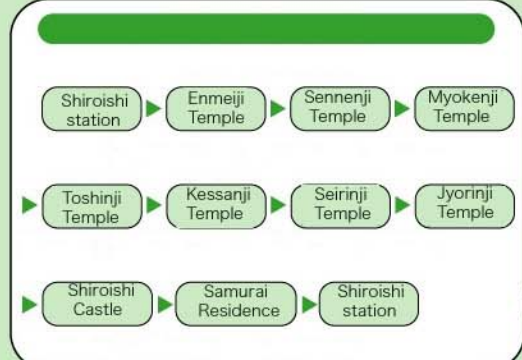

# SHIROISHI CITY GUIDE MAP

8km to Kamasaki Hot Springs from Shiroishi station  
 Yunushi Ichijo  
 Kimura Ryokan  
 Mogamiya Ryokan  
 Suzukiya Ryokan  
 Michinokuan

10km to Obara Hot Springs from Shiroishi station  
 Katsuraya Ryokan  
 Hotel Izumiya  
 Shinyu Ryokan  
 Spashland  
 Shiroshi

17km to Shiroishi Yuzawa Hot Spring from Shiroishi st.  
 Yakusen Ryokan

**LEGEND**

Petrol Station	Carpark
Convenience Store	Umen Noodle Factory
Shopping Centre	School
Bank	Kindergarden
ATM	Nursery School
Traffic Light	Post Office
Road around Castle area	Toilets
	Disabled Toilets