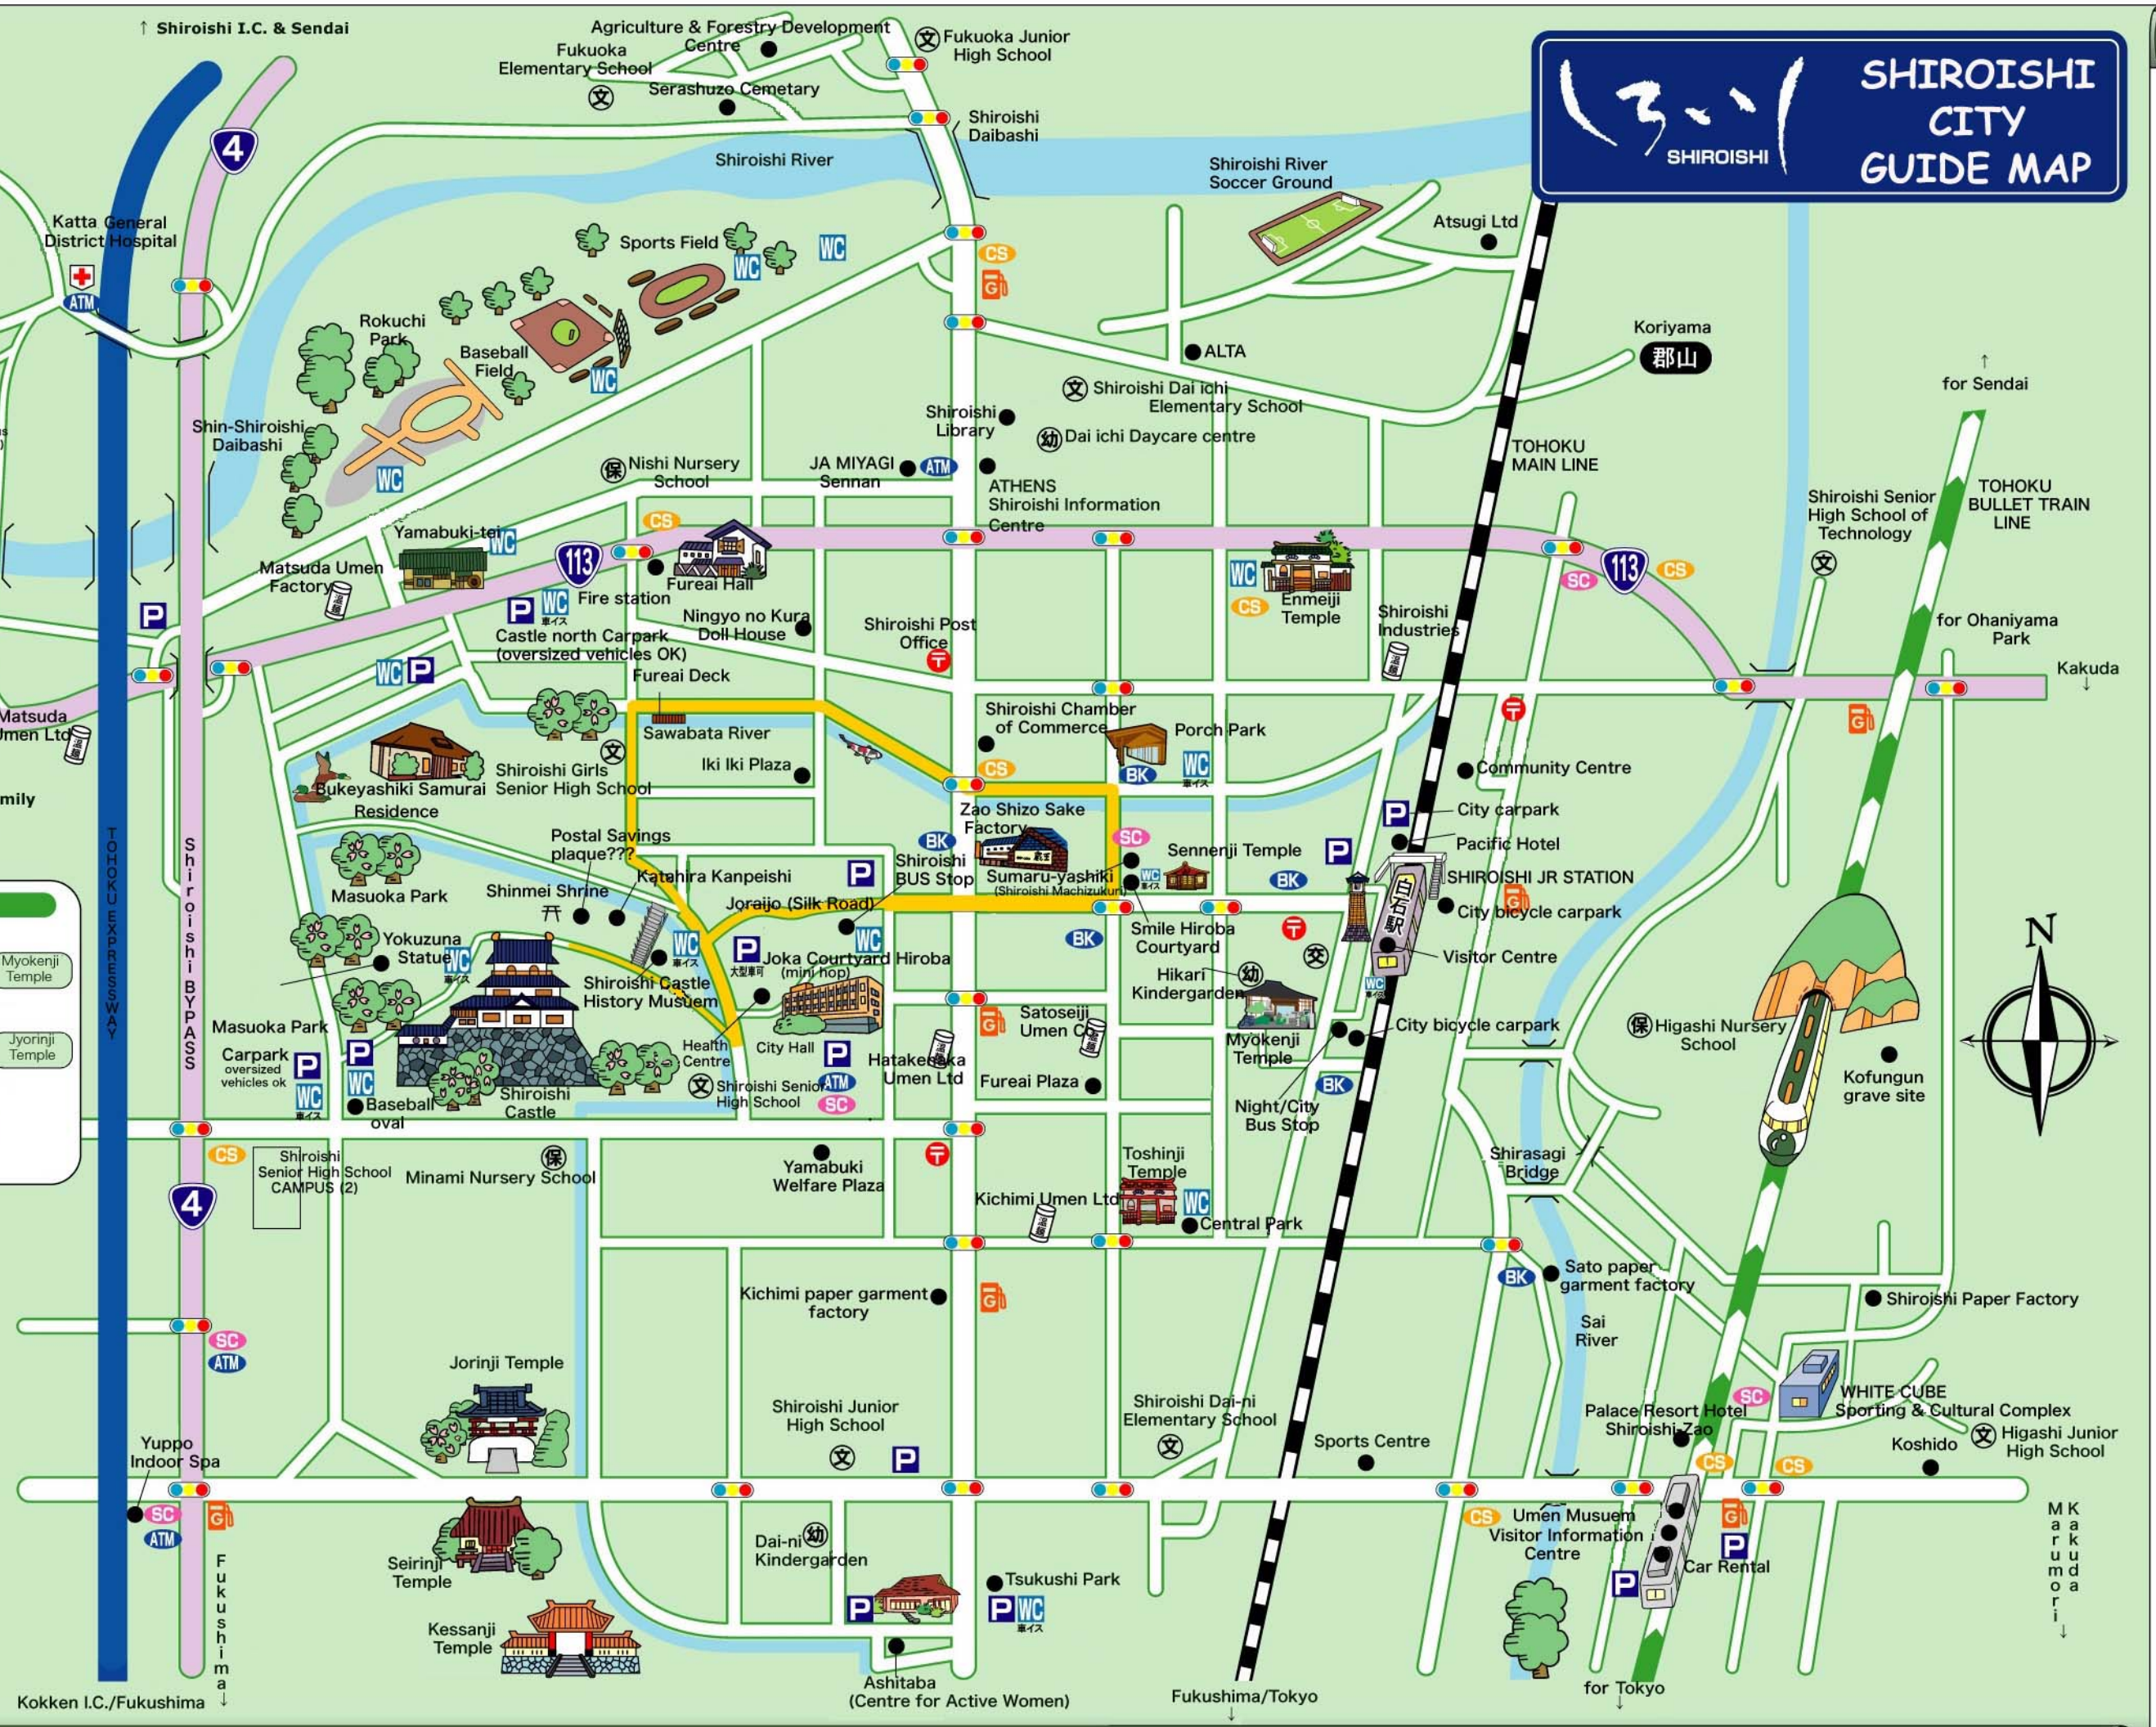

# SHIROISHI CITY GUIDE MAP

8km to Kamasaki Hot Springs from Shiroishi station  
 Yunushi Ichijo  
 Kimura Ryokan  
 Mogamiya Ryokan  
 Suzukiya Ryokan  
 Michinokuan

10km to Obara Hot Springs from Shiroishi station  
 Katsuraya Ryokan  
 Hotel Izumiya  
 Shinyu Ryokan  
 Spashland  
 Shiroshi

17km to Shiroishi Yuzawa Hot Spring from Shiroishi st.  
 Yakusen Ryokan

**LEGEND**

Petrol Station	Carpark
Convenience Store	Umen Noodle Factory
Shopping Centre	School
Bank	Kindergarden
ATM	Nursery School
Traffic Light	Post Office
Road around Castle area	Toilets
	Disabled Toilets